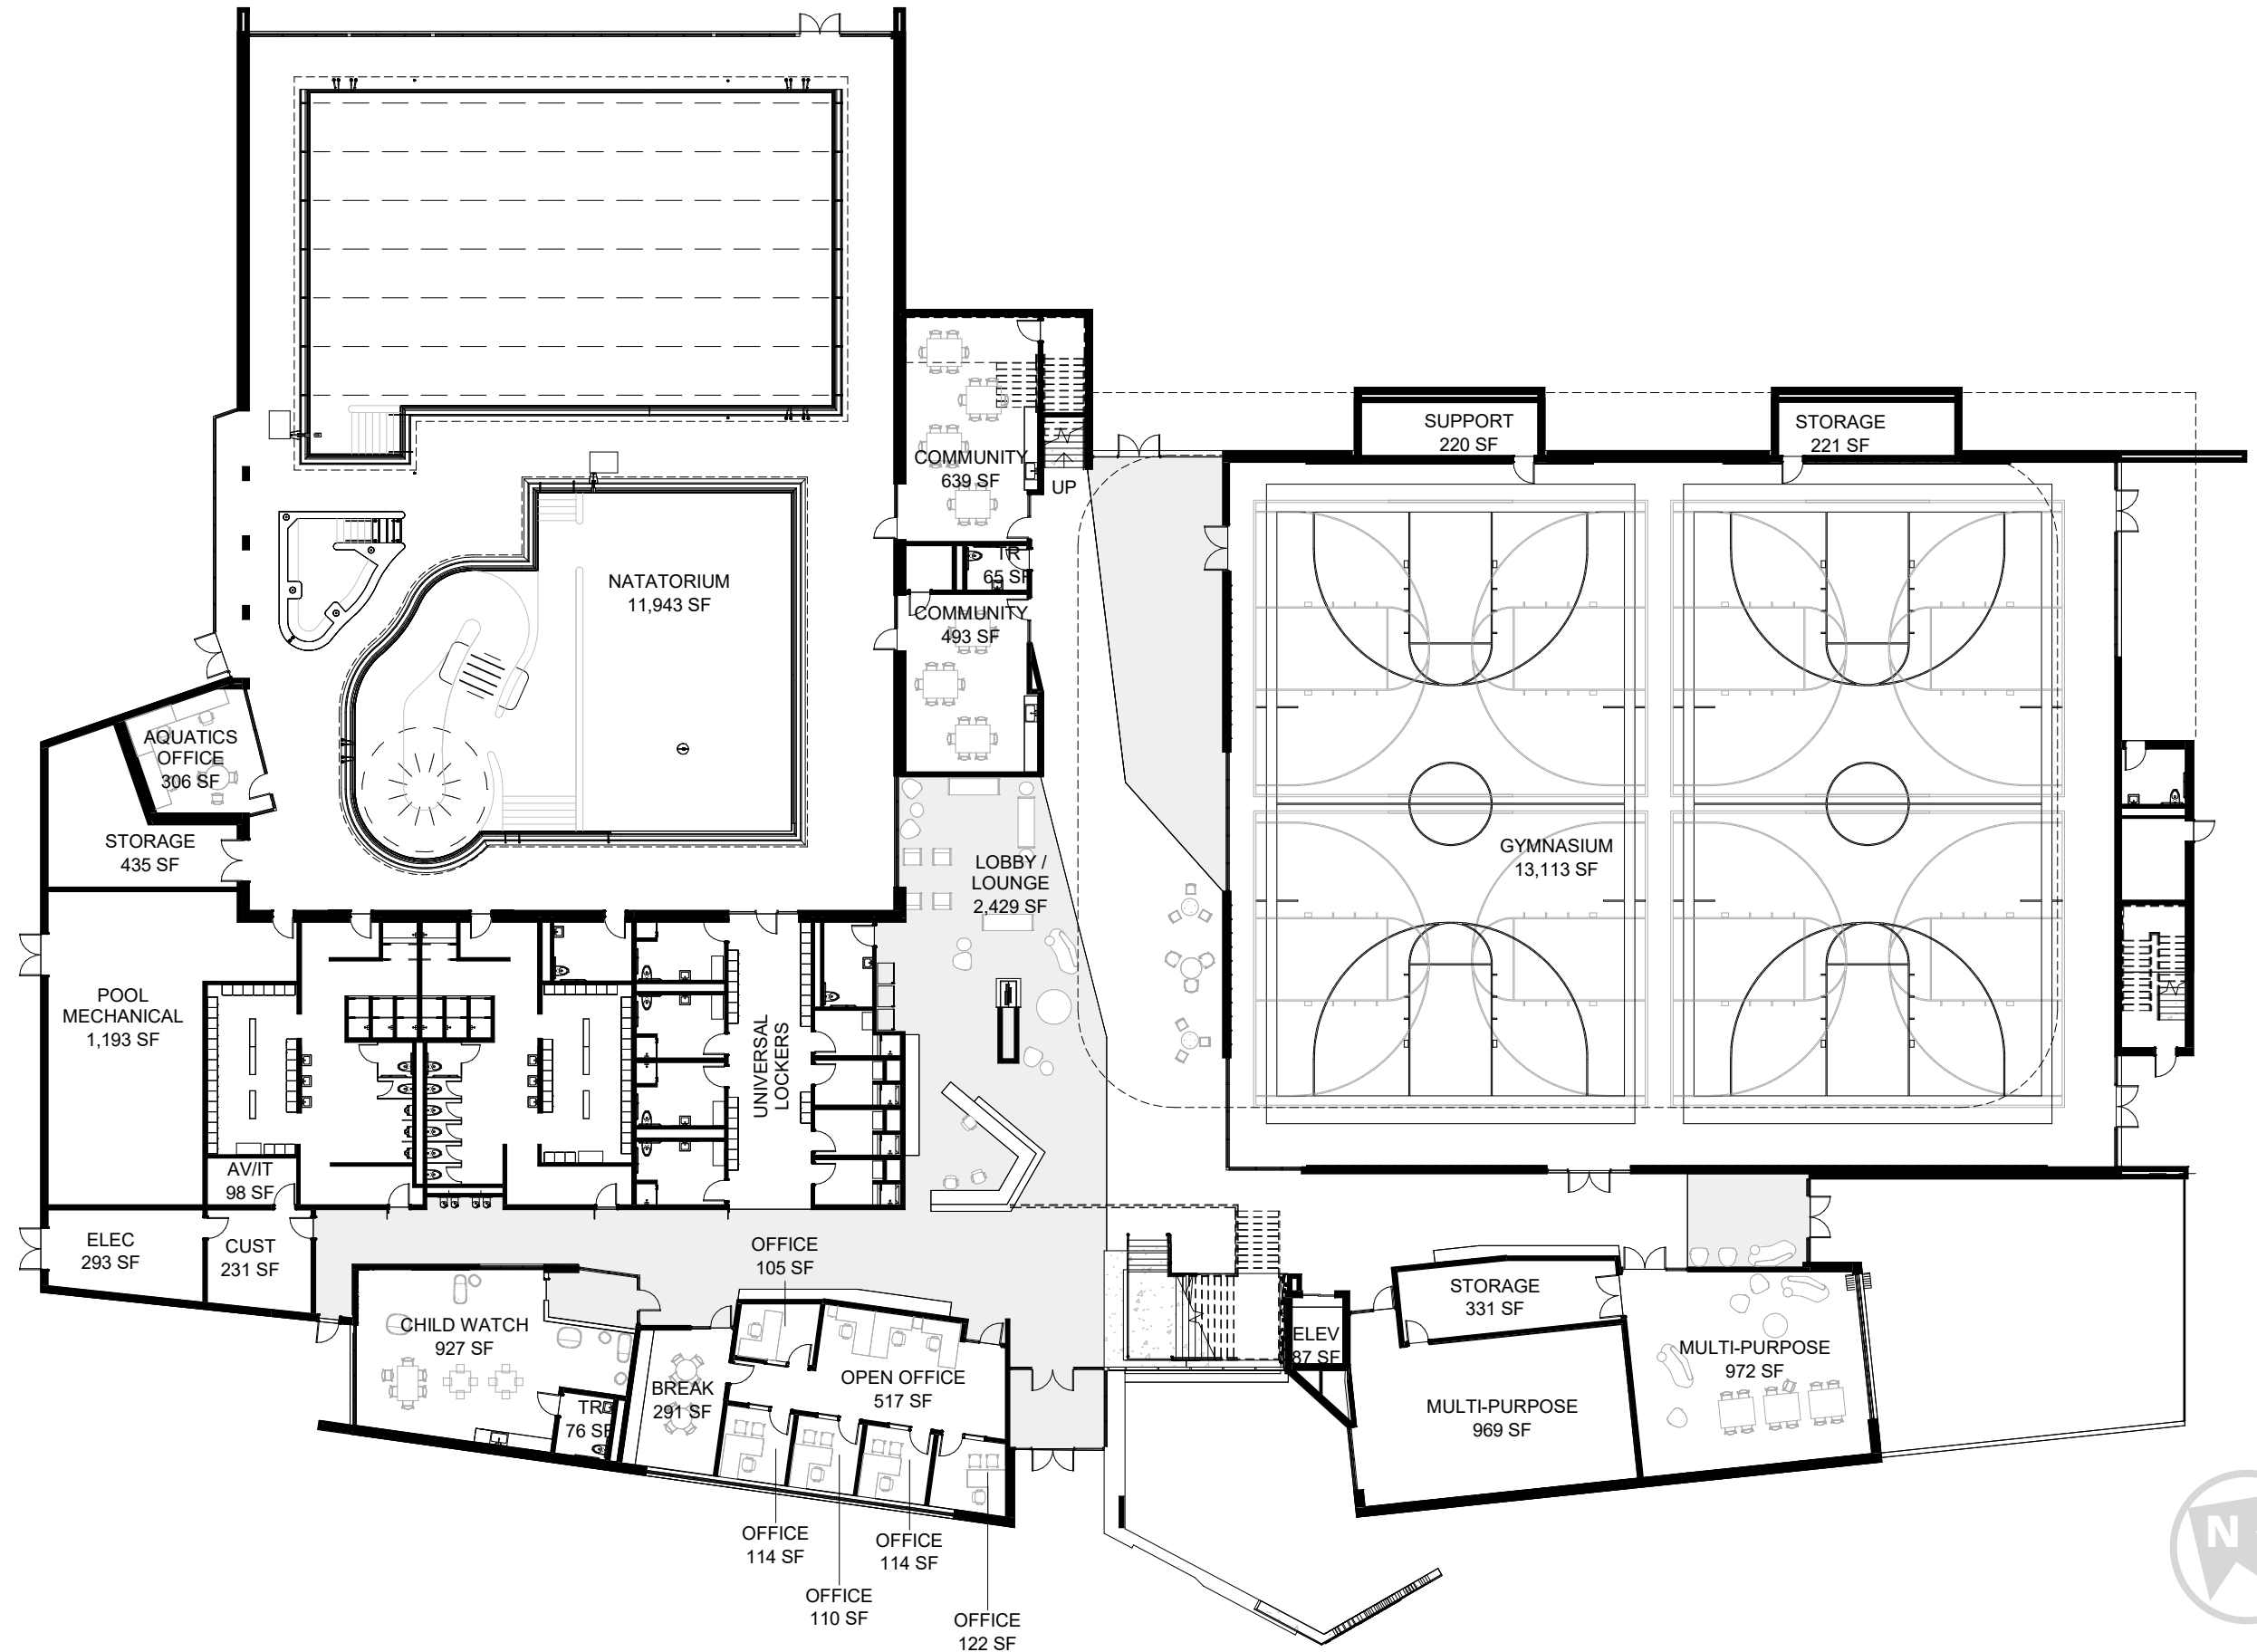

UPPER KITTITAS COUNTY Community Recreation Center

FEBRUARY 20TH, 2024

FLOOR PLAN LEVEL ONE

FLOOR PLAN LEVEL TWO

INTERIOR CHARACTER | Interior Finishes

WOOD FEATURE WALL

CMU

GLULAM BEAMS