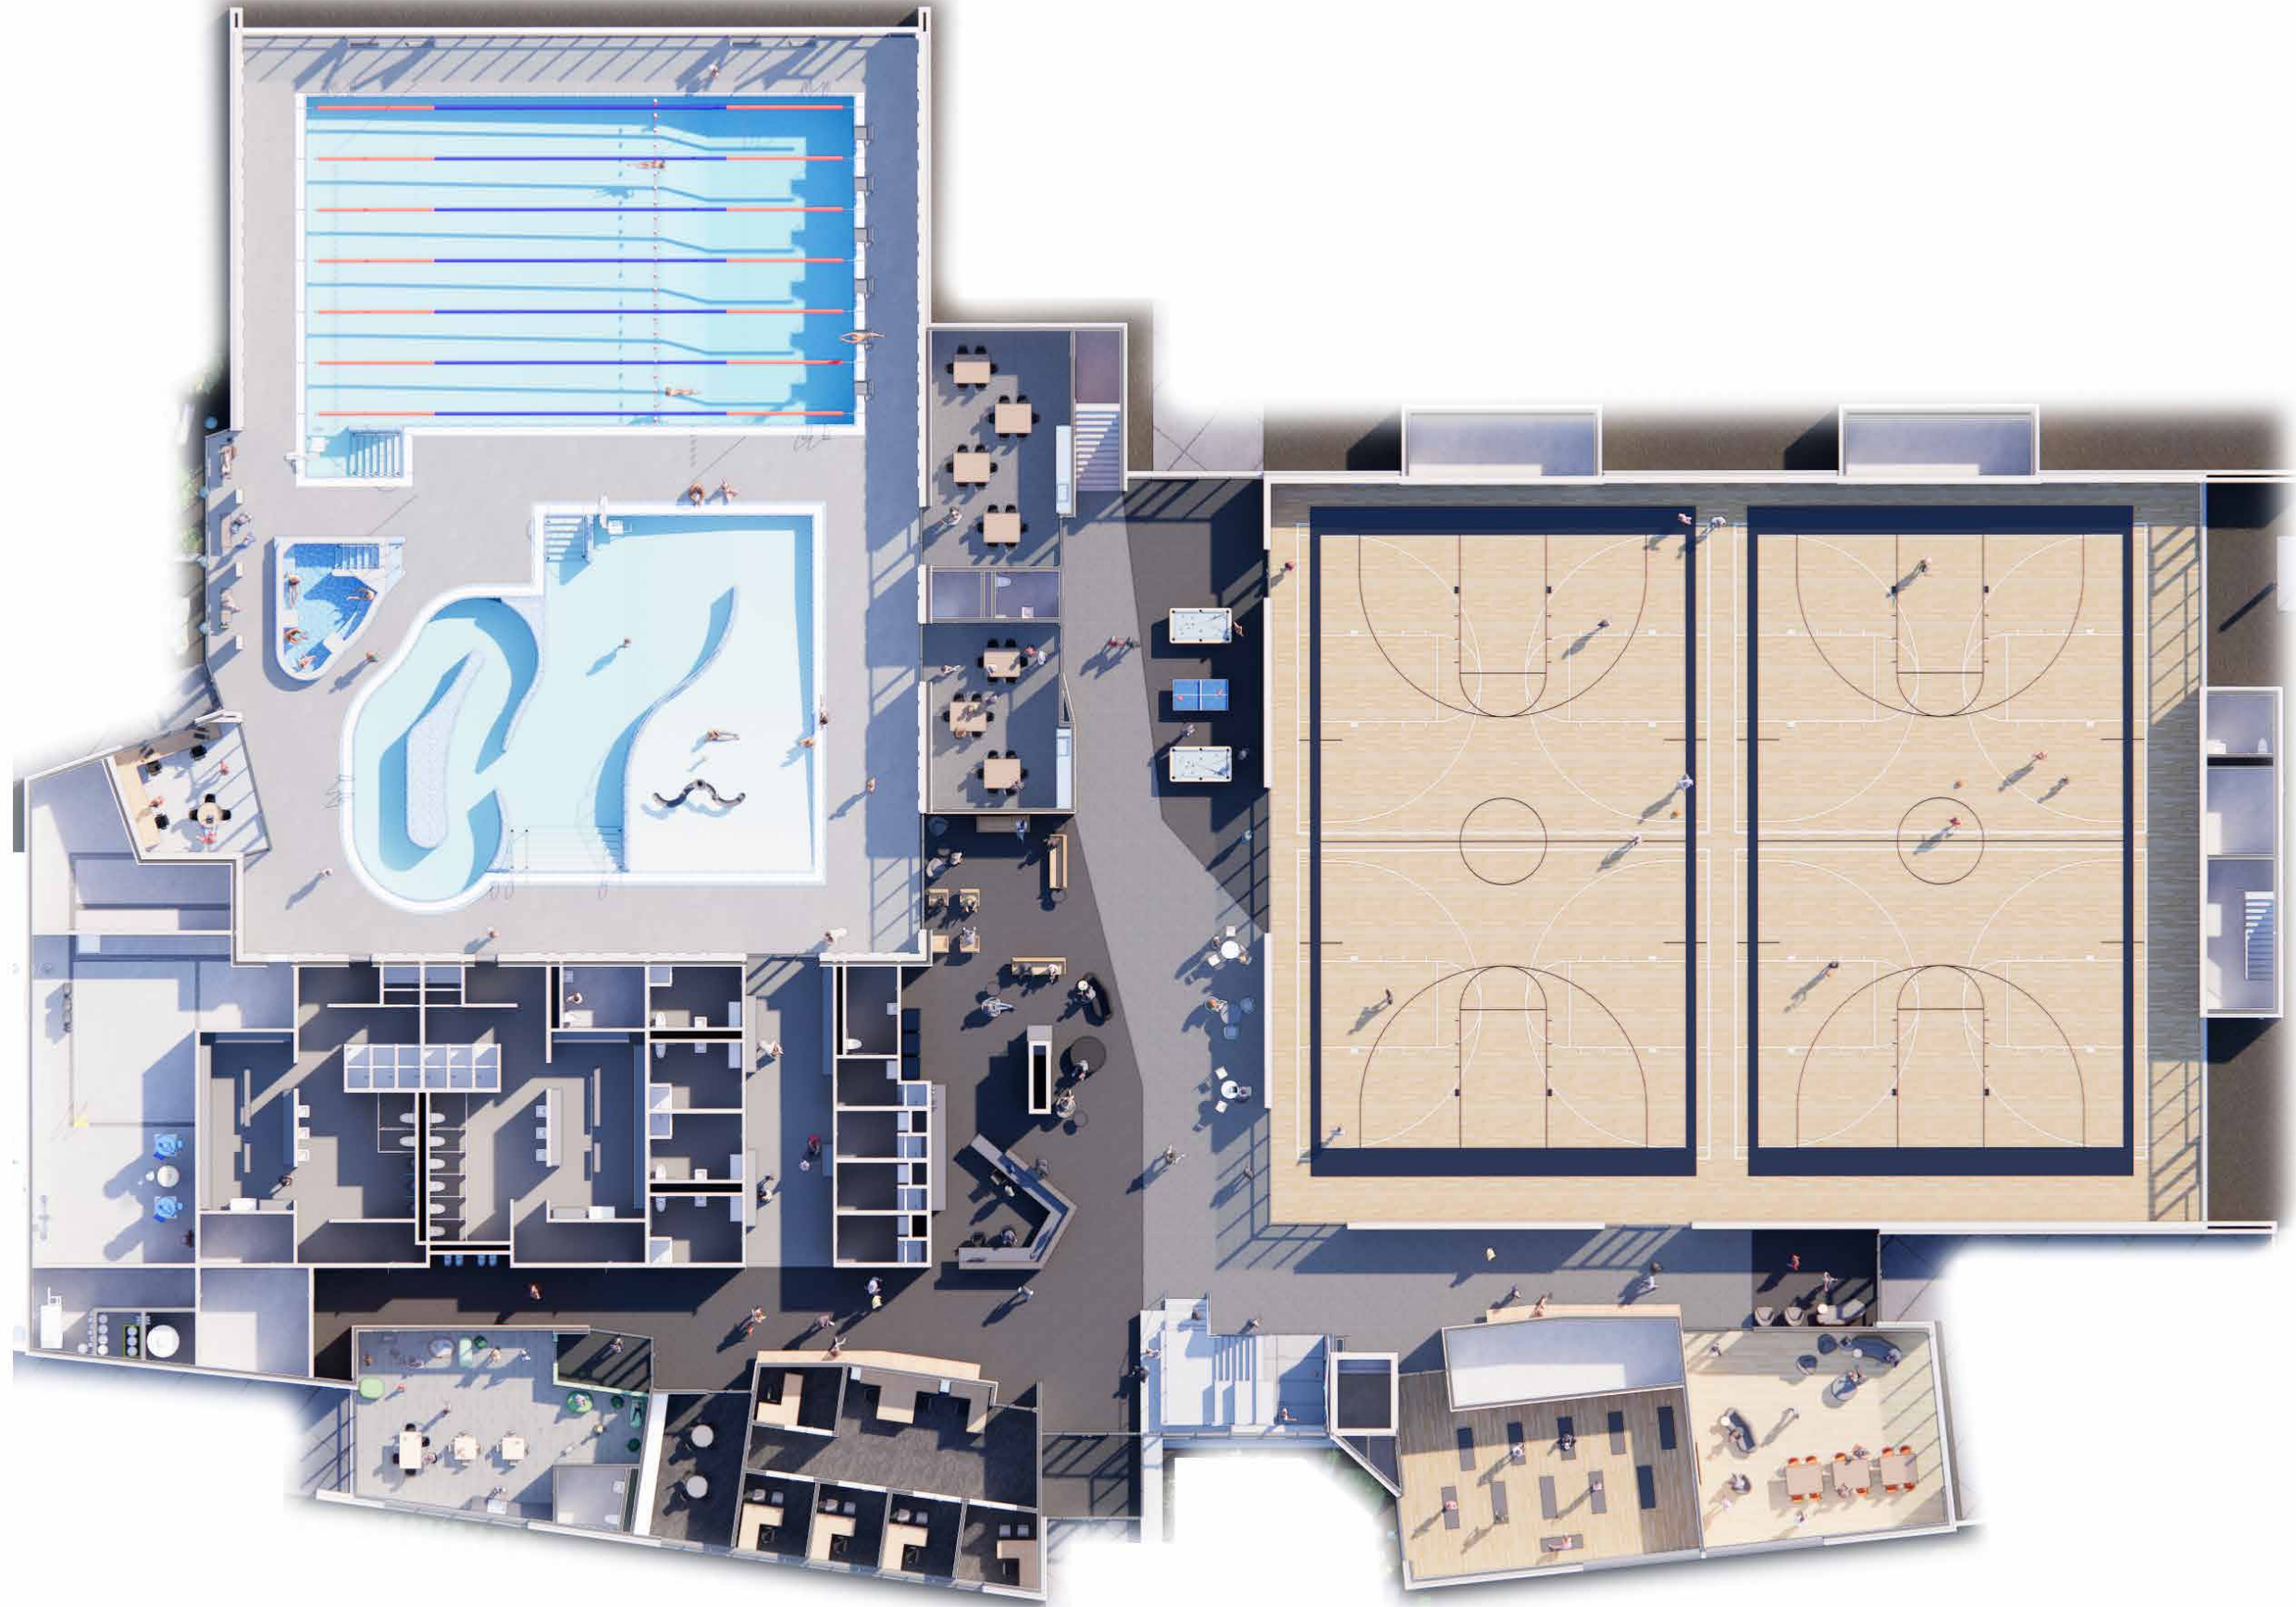

INTERIOR CHARACTER | Floor Finish Plan