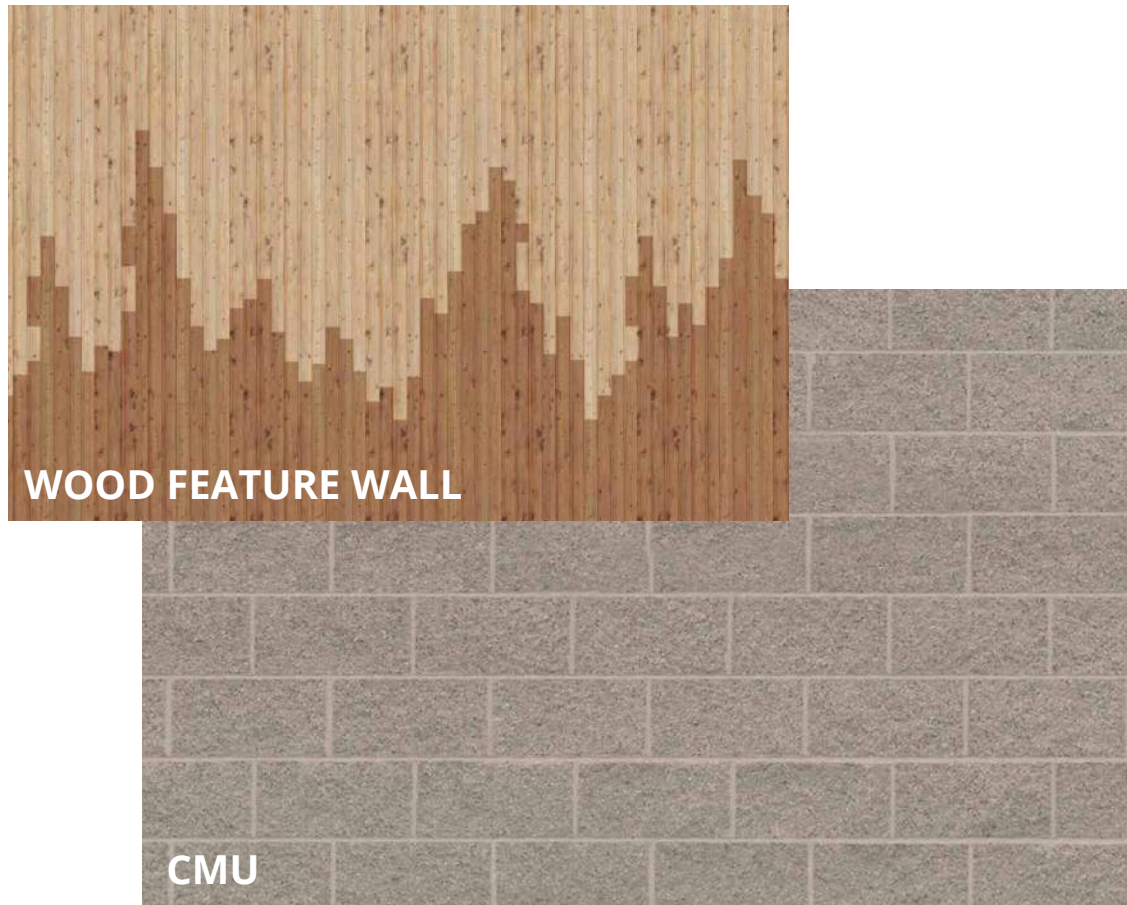

UPPER KITTITAS COUNTY Community Recreation Center

FEBRUARY 20TH, 2024

FLOOR PLAN LEVEL ONE

FLOOR PLAN LEVEL TWO

INTERIOR CHARACTER | Interior Finishes

WOOD FEATURE WALL

CMU

GLULAM BEAMS