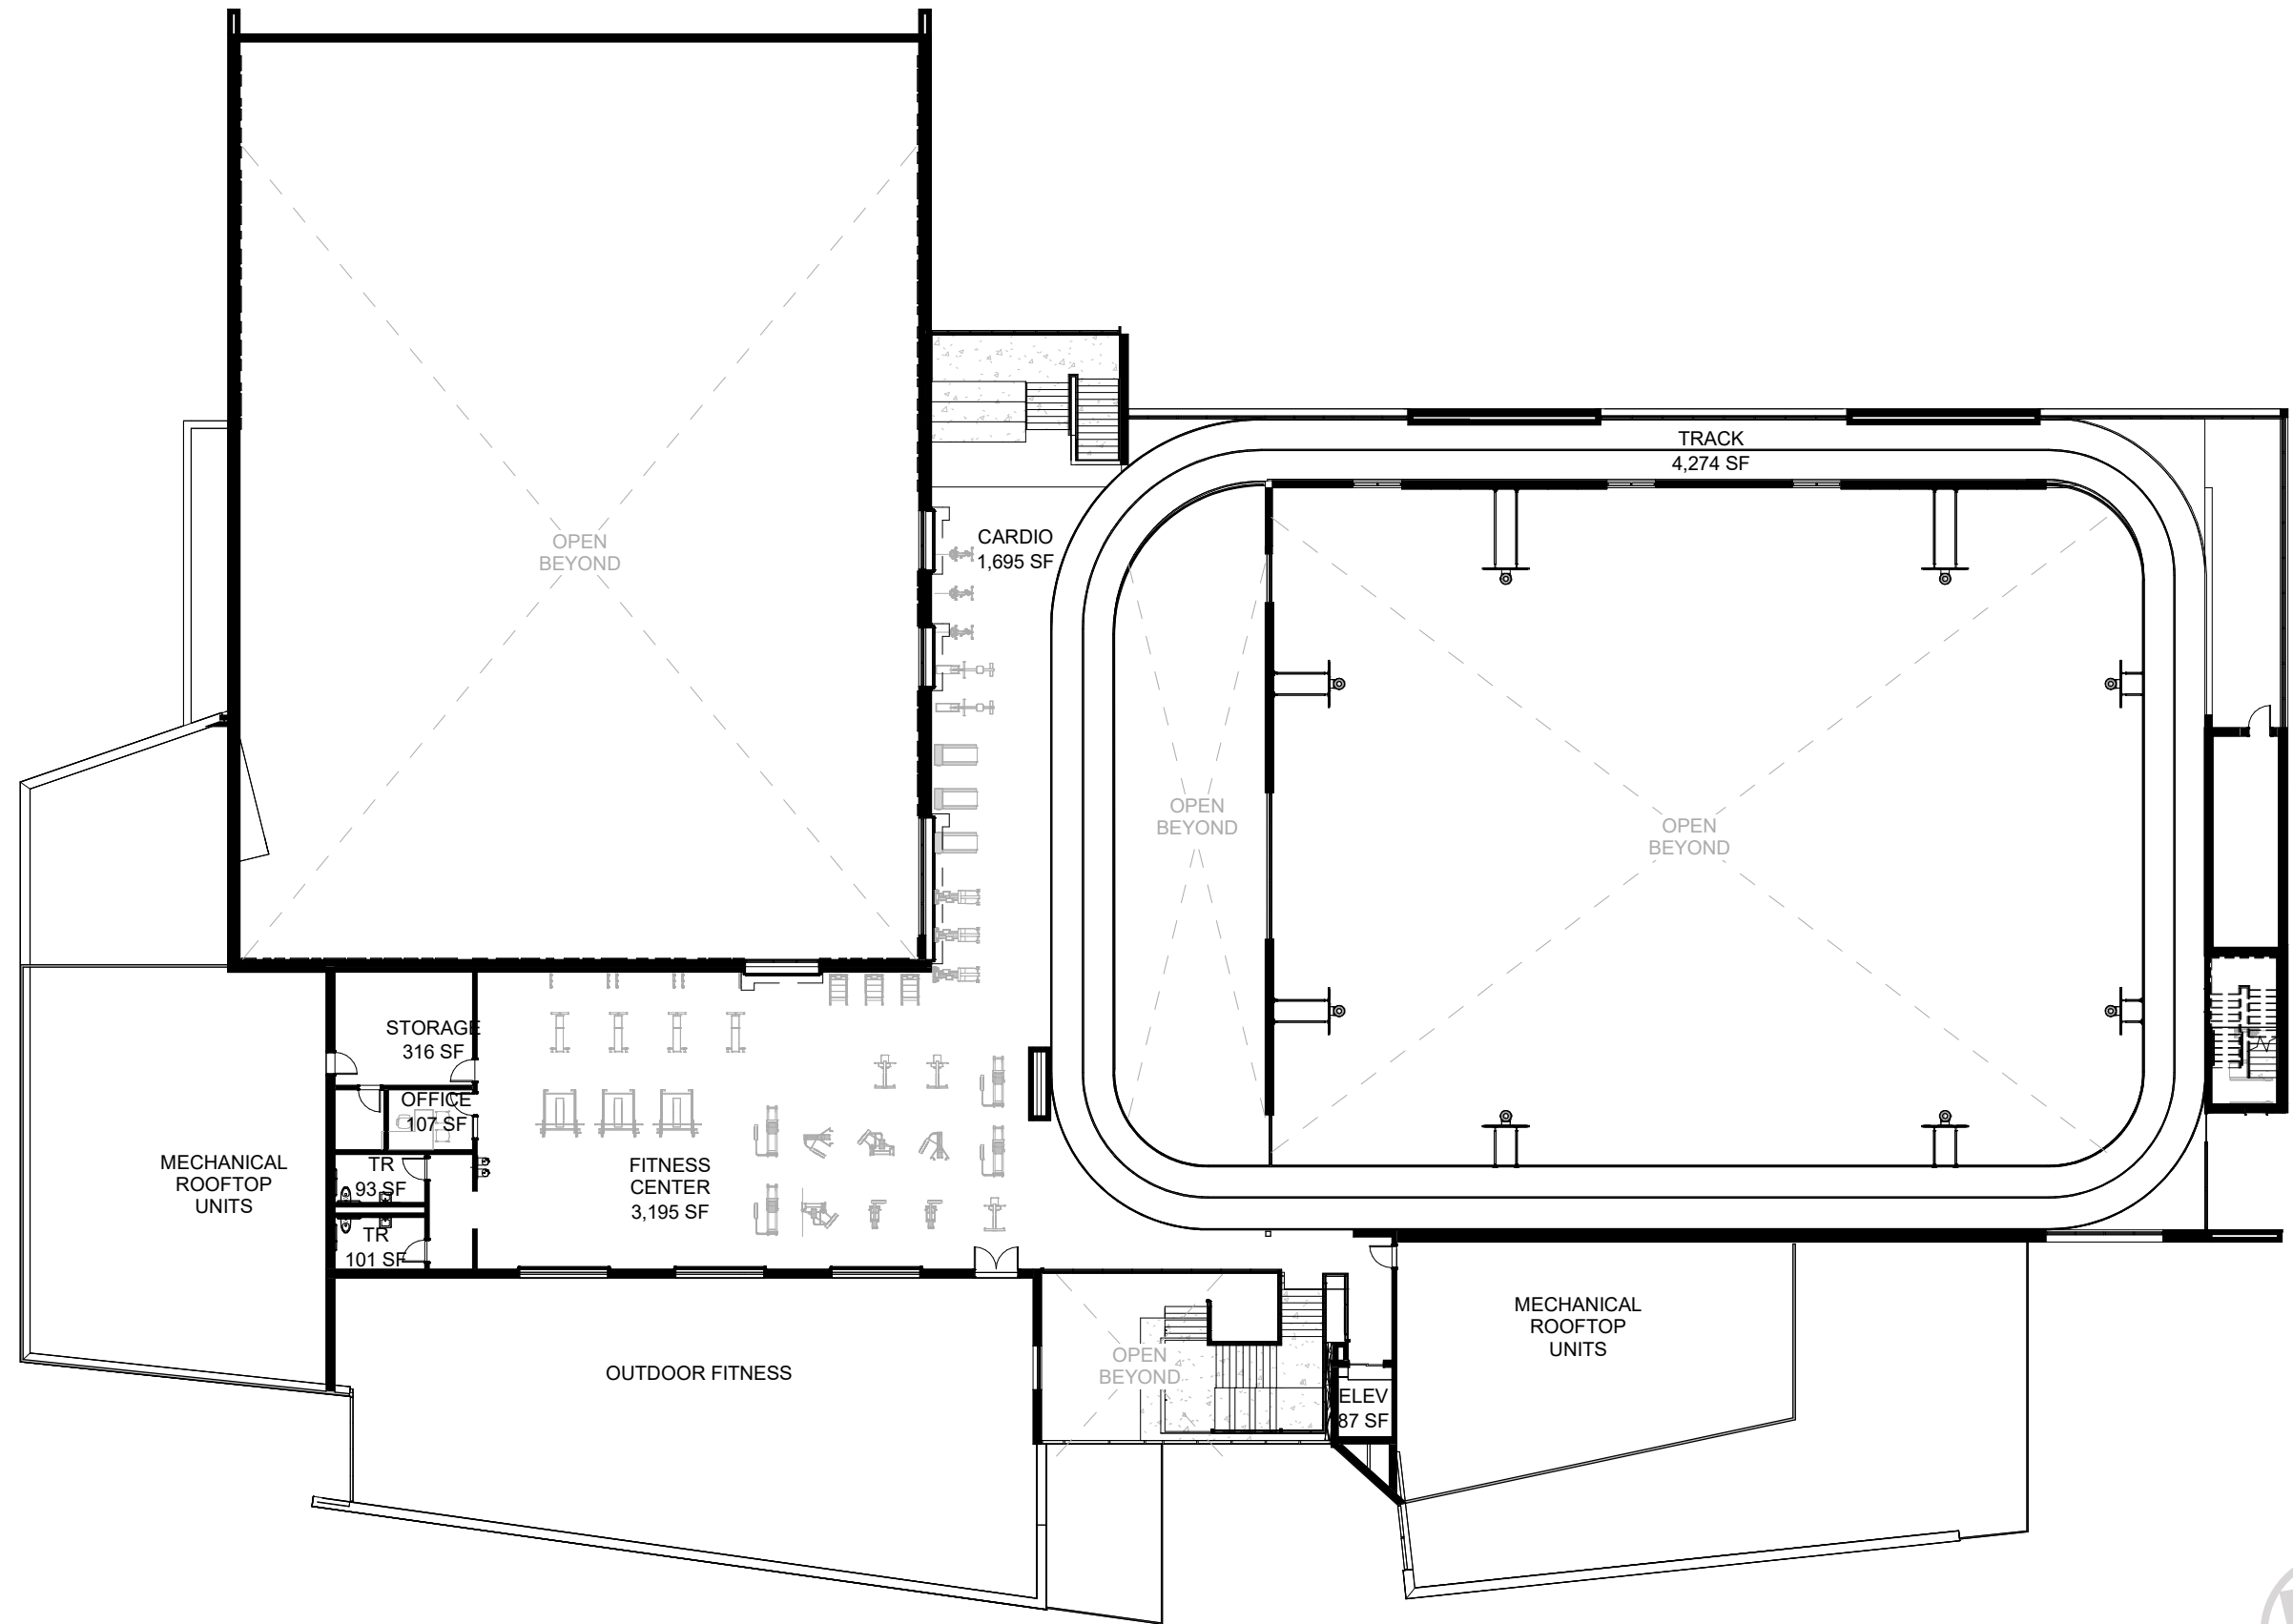

UPPER KITTITAS COUNTY Community Recreation Center

FEBRUARY 20TH, 2024

FLOOR PLAN LEVEL ONE

FLOOR PLAN LEVEL TWO

INTERIOR CHARACTER | Interior Finishes

WOOD FEATURE WALL

CMU

GLULAM BEAMS